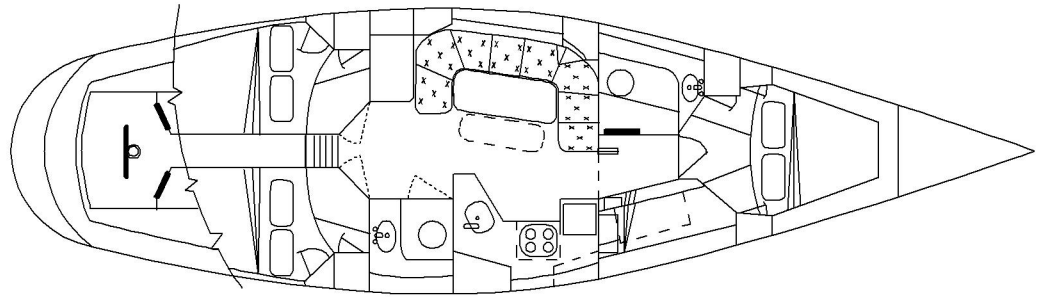

### SPECIFICATIONS

LENGTH	14.02m
BEAM	3.86m
DRAFT	1.7m
Ballast	4650kg
Displacement	9500 kg
Sail Area	92 sq m
Berths	8-10
Auxiliary Power	50 hp FWC diesel

*Northshore's custom built 460 traces its heritage to a Hank Kaufman design. This classic ocean going design has evolved over the years and taken many owners on fabulous cruising adventures in comfort and style.*