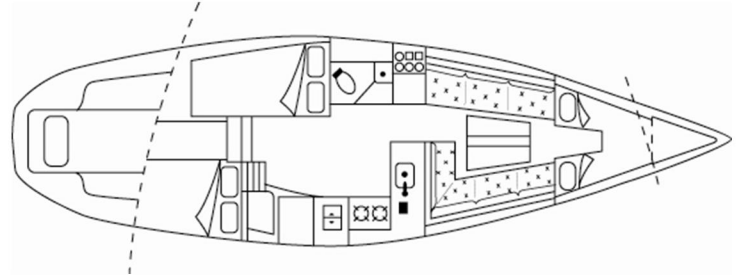

NS340

The Australian
thoroughbred

Northshore 340

sales@northshoreyachts.com.au

SPECIFICATIONS

LOA	10.42m / 34'
LWL	9.14m / 30'
BEAM	3.12m / 10'33"
DRAFT	1.70m / 5'7"
HEADROOM	1.89m / 6'2"
Displacement	3855kgs / 900 lbs
Sail Area	50 sq m / 537 sq ft
Mast Height	13.5 m / 44'