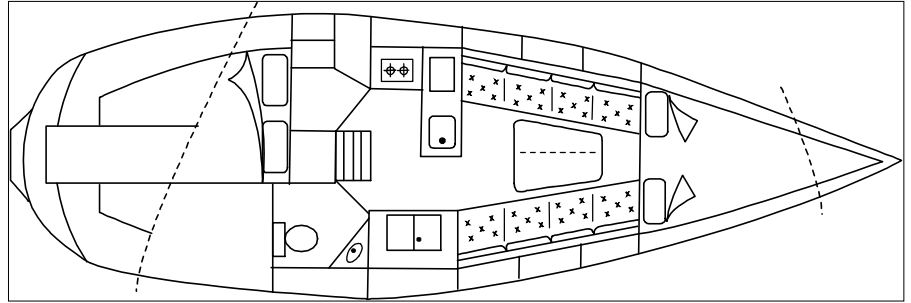

NS 310

Northshore 310

sales@northshoryachts.com.au

SPECIFICATIONS

LOA	9.52m/31.3'
LWL	8.55m/28'
BEAM	3.04m/10'
DRAFT	1.83m/6'
MAST HEIGHT	12.20m/40ft
Ballast	1560kg/3430lbs
Displacement	3250kg/7163lbs
Sail Area	46.7sq m/500 sq ft
Berths	6

Here's a compact cruising yacht that's perfect for weekend getaways or winning the twilight race.

Packed with exhilarating sailing performance, the 310 boasts a roomy deck and vast cockpit with comfortable layout, wheel steering and walk through stern.

All sail controls lead aft to ensure ease of sailing with just a crew of two or just you.

Below there is a spacious interior that exceeds the expectations of a 31 footer. This includes your own private double berth sleeping cabin, bathroom with toilet and hot shower, huge galley, nav station, guest double berth and delightful and comfortable saloon area. In all sleeping up to six people if needed.